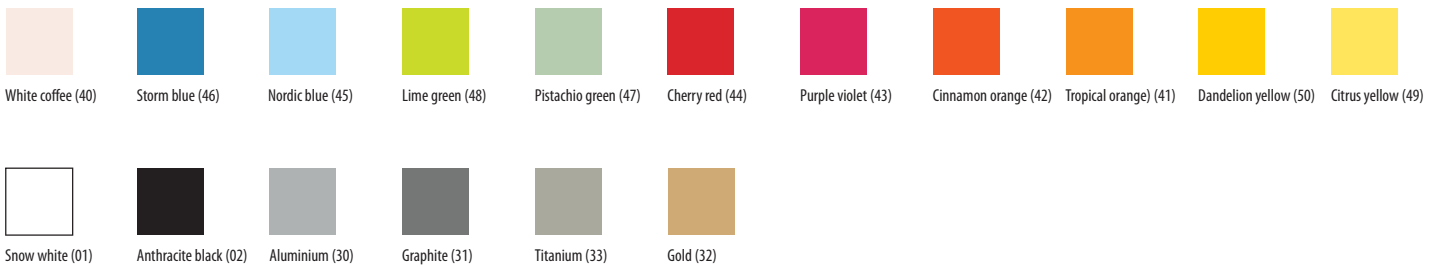

variant

Playful and novel
design

The bold design of the VARIANT range suits modern, simply furnished interiors. The vibrant frame colours always attract attention, and have an upbeat feel. The dominant frame colour is off set by a neutral-toned central cover plate, resulting in a strong but balanced effect.

variant

Single/multiple frame options

Frames

Cover plates

Note: See colour combinations on page 8-9.

The VARIANT range has the same cover plates and fittings as the ELEGANT range, so you can easily restyle your switches from the original "Elegant" look simply by changing the frame to create a surprising new design!

variant 

Colour combinations

Colour combinations