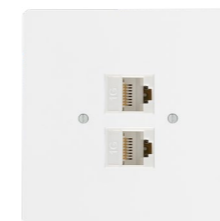

aluminium white frame
/ rocker switch control white

aluminium black frame
/ rocker switch control black

aluminium black frame
/ sockets cover black matt

sets

single toggle switch
(arrangement 1, 2, 6, 7, 1/0),
press button up to 24V

single toggle switch
(arrangement 5, 6+6, 1/0+1/0),
shutter switch,
press button up to 24V

single sockets

schuko
single sockets

TV + SAT sockets

2x PC sockets

2x USB-A charging
sockets

USB-A + USB-C charging
sockets