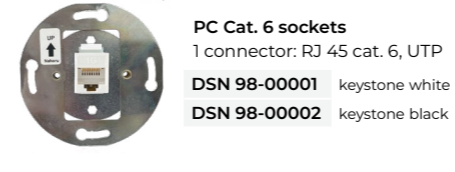

socket, british standard 2P + T(E)
single, for a glass frame
13 A, 250 V AC

- **DSN 98-00001** keystone white
- **DSN 98-00002** keystone black