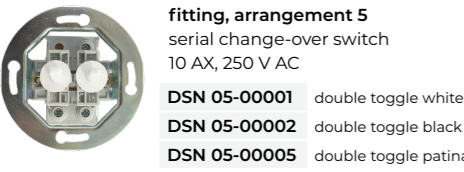

fitting, arrangement 6
AC change-over switch
10 AX, 250 V AC

- **DSN 05-00001** double toggle white
- **DSN 05-00002** double toggle black
- **DSN 05-00005** double toggle patina