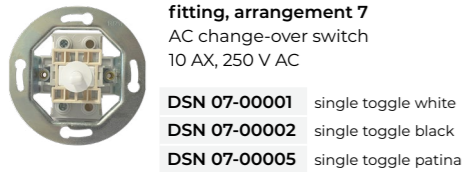

fitting, arrangement 1/0
switching controller
10 AX, 250 V AC

- **DSN 07-00001** single toggle white
- **DSN 07-00002** single toggle black
- **DSN 07-00005** single toggle patina