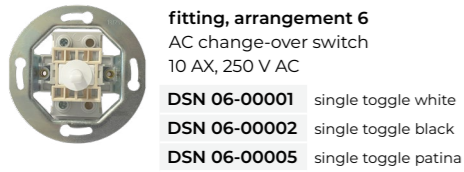

## fittings / sockets

**fitting, arrangement 1**  
single pole switch  
10 AX, 250 V AC

- DSN 01-00001** single toggle white
- DSN 01-00002** single toggle black
- DSN 01-00005** single toggle patina

**fitting, arrangement 2**  
two pole switch  
10 AX, 250 V AC

- DSN 02-00001** single toggle white
- DSN 02-00002** single toggle black
- DSN 02-00005** single toggle patina

**fitting, arrangement 5**  
serial change-over switch  
10 AX, 250 V AC

- DSN 05-00001** double toggle white
- DSN 05-00002** double toggle black
- DSN 05-00005** double toggle patina