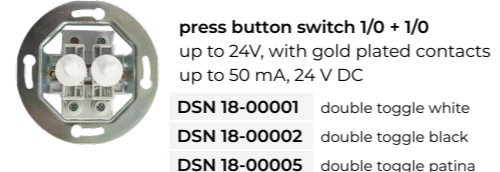

fitting for shutter controller
10 AX, 250 V AC

- **DSN 17-00001** single toggle white
- **DSN 17-00002** single toggle black
- **DSN 17-00005** single toggle patina

- **DSN 18-00001** double toggle white
- **DSN 18-00002** double toggle black
- **DSN 18-00005** double toggle patina