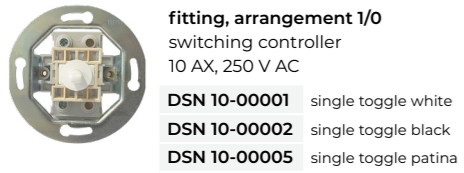

fitting, arrangement 1/0 + 1/0
switching controller, double
10 AX, 250 V AC
could be used as a blind controller
without blocking

- **DSN 10-00001** single toggle white
- **DSN 10-00002** single toggle black
- **DSN 10-00005** single toggle patina