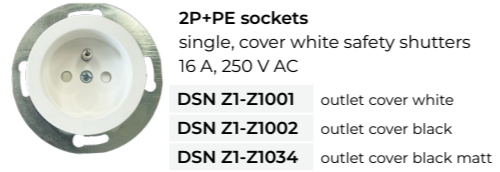

2P+PE schuko sockets
single, cover white safety shutters
16 A, 250 V AC

- **DSN Z1-Z1001** outlet cover white
- **DSN Z1-Z1002** outlet cover black
- **DSN Z1-Z1034** outlet cover black matt