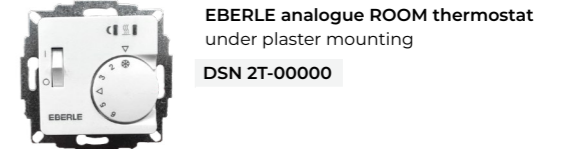

EBERLE analogue FLOOR thermostat
under plaster mounting, with sensor

- **DSN 2T-00000**