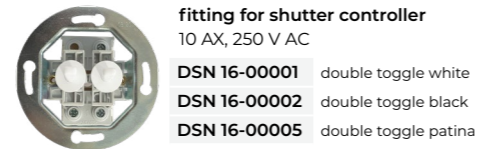

2P+PE sockets
single, cover white safety shutters
16 A, 250 V AC

- **DSN 16-00001** double toggle white
- **DSN 16-00002** double toggle black
- **DSN 16-00005** double toggle patina