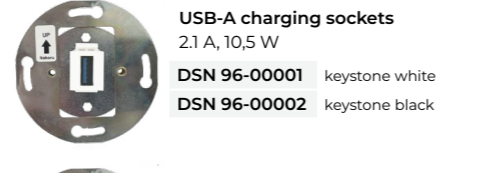

USB-C charging sockets
2.1 A, 10,5 W

- **DSN 96-00001** keystone white
- **DSN 96-00002** keystone black