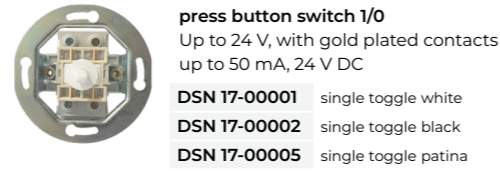

press button switch 1/0 + 1/0
up to 24V, with gold plated contacts
up to 50 mA, 24 V DC

press button switch 1/0
Up to 24 V, with gold plated contacts
up to 50 mA, 24 V DC