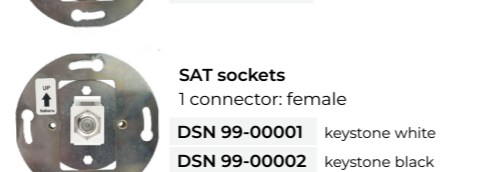

SAT sockets
1 connector: female

- **DSN 97-00001** keystone white
- **DSN 97-00002** keystone black