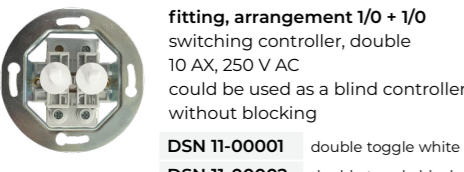

fitting, arrangement 6+6
switching controller, double
10 AX, 250 V AC

- **DSN 11-00001** double toggle white
- **DSN 11-00002** double toggle black
- **DSN 11-00005** double toggle patina