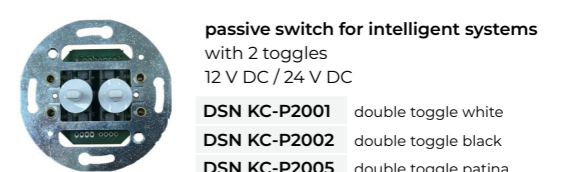

EBERLE analogue ROOM thermostat
under plaster mounting

- **DSN KC-P1001** single toggle white
- **DSN KC-P1002** single toggle black
- **DSN KC-P1005** single toggle patina

- **DSN KC-P2001** double toggle white
- **DSN KC-P2002** double toggle black
- **DSN KC-P2005** double toggle patina