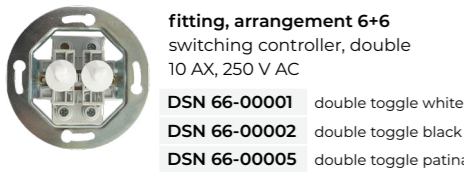

- **DSN 66-00001** double toggle white
- **DSN 66-00002** double toggle black
- **DSN 66-00005** double toggle patina