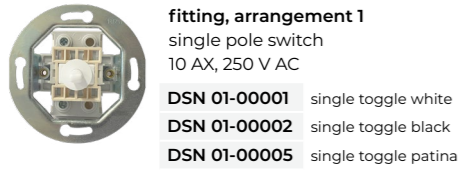

fitting, arrangement 2
two pole switch
10 AX, 250 V AC

fittings / sockets

fitting, arrangement 1
single pole switch
10 AX, 250 V AC

- **DSN 01-00001** single toggle white
- **DSN 01-00002** single toggle black
- **DSN 01-00005** single toggle patina