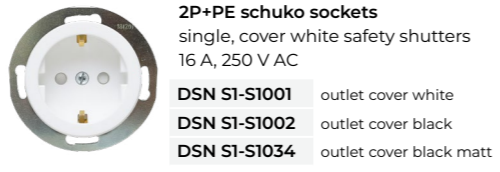

USB-A charging sockets
2.1 A, 10,5 W

- **DSN S1-S1001** outlet cover white
- **DSN S1-S1002** outlet cover black
- **DSN S1-S1034** outlet cover black matt