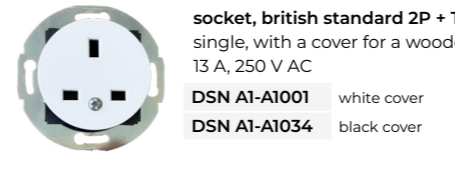

support frame for blind cover

- **DSN A1-A1001** white cover
- **DSN A1-A1034** black cover