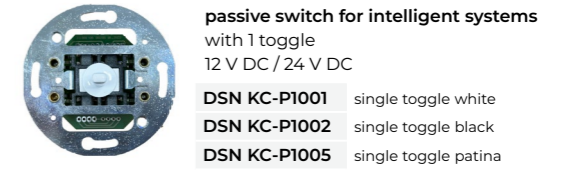

passive switch for intelligent systems
with 2 toggles
12 V DC / 24 V DC

passive switch for intelligent systems
with 1 toggle
12 V DC / 24 V DC