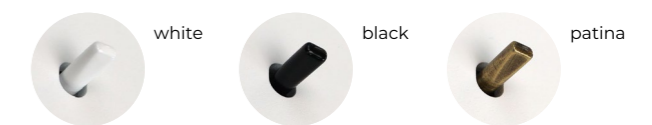

toggle colors / metal

i **IMPORTANT:** Recommended min. depth of installation box for RETRO series is 60 mm. For more information, see the chapter Technical drawings or contact our sales department. Connectors for keystone sockets can also be supplied in black color.

i RETRO toggle switches are suitable for installation into standard installation boxes. For more information, see the chapter Technical drawings or contact our sales department. Toggle is always an integral part of the fitting and the cover is supplied with the device. Not for sale separately.